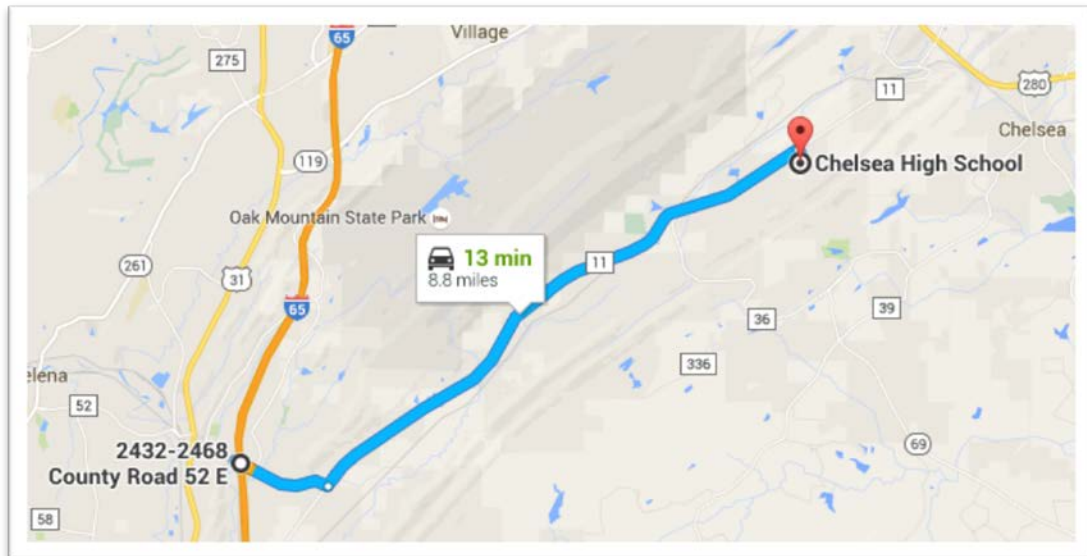

Directions to Chelsea High School – Printable

Address: Chelsea High School - 10510 County Road 11 - Chelsea, AL 35043

From Interstate 65 - Birmingham, AL

1. Follow I-65 S to County Rd 52 E in Pelham. Take exit 242 from I-65 S
2. Turn Left onto Co Rd 11 to your destination Chelsea High - (8.7 mi)

From Hwy 280

1. Head southeast on US-280 E toward Boardman Dr - 41 s (0.6 mi)
2. Follow Old Hwy 280 to Bear Creek Rd in Chelsea - 2 min (1.3 mi)
3. Take US-280 E to Co Rd 280 - 2 min (1.4 mi)
4. Follow Old Hwy 280 to Co Rd 11 in Chelsea - 2 min (1.1 mi)
5. Turn left onto Co Rd 11 - 3 min (2.0 mi)
6. Drive to your destination in Chelsea - 1 min (0.1 mi)